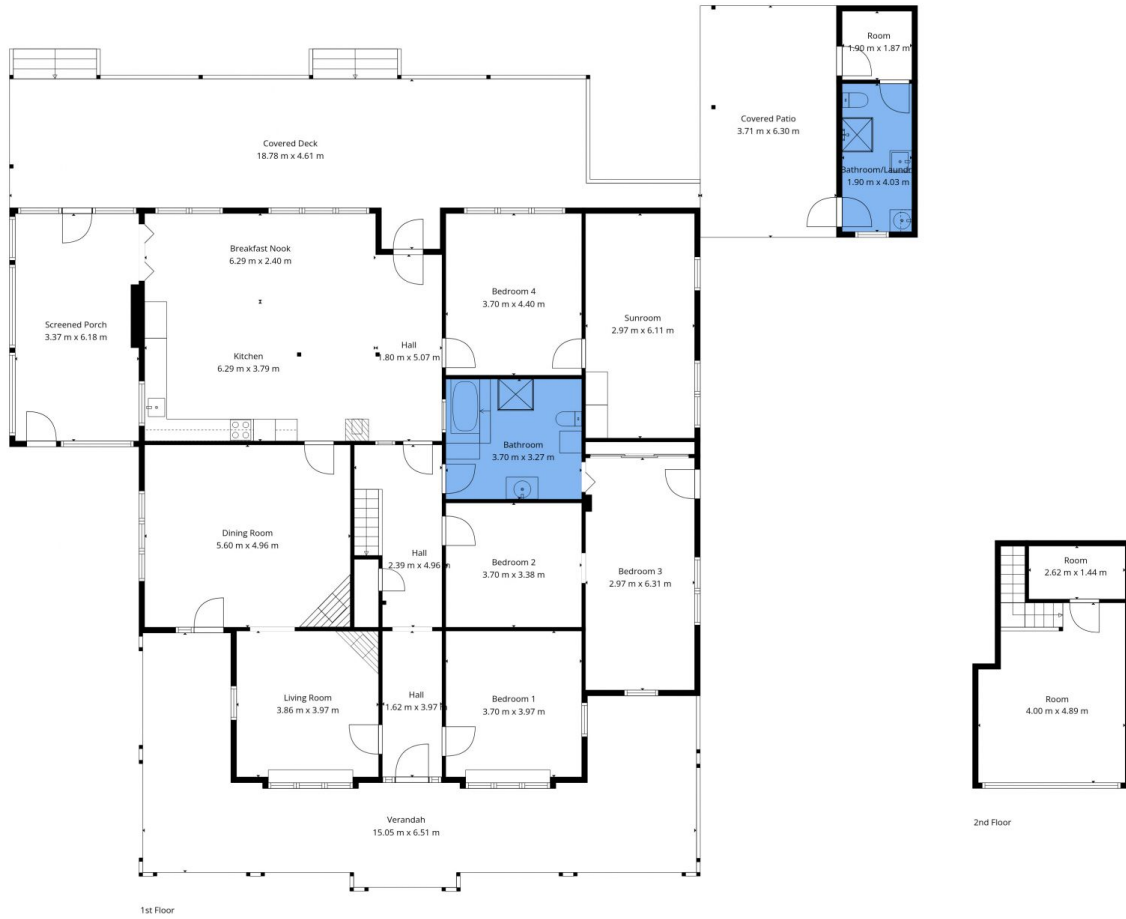

Flemings

18 Cloete Street Young NSW

4 2 1

Flemings Young is pleased to present 18 Cloete Street, Young, to the market for lease.

Features include:

- Private, established gardens framed by iconic palm trees
- Formal lounge room with open fireplace and timber floorboards
- Elegant formal dining room featuring an ornamental fireplace and leadlight window
- Open-plan kitchen and family room with slate flooring
- Additional sunroom or home office with veranda access
- Four bedrooms spread across two levels
- Two original bedrooms with 10ft ceilings; master includes a charming window bench seat

Type : House
Price : \$650
Land Size : 1428 sqm
View : <https://www.flemingspropertyservices.com/lease/nsw/capital-monaro-snowy/young/residential/house/8703845>

Brea Fulwood
0263823883

Leasing Team
02 6385 3337

[For full version visit the website](https://www.flemingspropertyservices.com)

<https://www.flemingspropertyservices.com>

1st Floor

2nd Floor

TOTAL: 246 m²

1st floor: 222 m², 2nd floor: 24 m²
 EXCLUDED AREAS: SCREENED PORCH: 21 m², COVERED DECK: 59 m², COVERED PATIO: 23 m²,
 VERANDAH: 54 m², WALLS: 17 m²