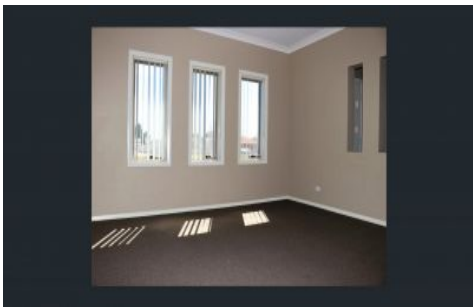

Flemings

2 Henry Place Young NSW

3 2 1

Flemings Young is pleased to present this well-appointed home to the market for lease.

Offering a practical layout and low-maintenance living, this property is ideal for those seeking comfort and convenience.

Features include:

- Three bedrooms
- Main bedroom with ensuite
- Main bathroom with shower, bath and separate toilet
- Open plan kitchen, dining and lounge area
- Separate laundry
- Fully fenced backyard
- Single car garage