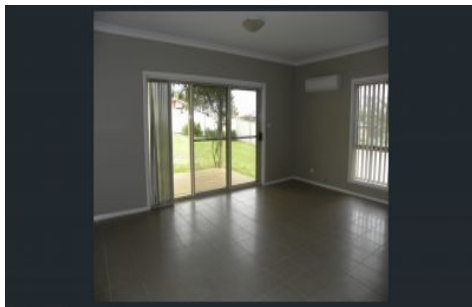

Flemings

2 Henry Place Young NSW

3 2 1

Flemings Young is pleased to present this well-appointed home to the market for lease.

Offering a practical layout and low-maintenance living, this property is ideal for those seeking comfort and convenience.

Features include:

- Three bedrooms
- Main bedroom with ensuite
- Main bathroom with shower, bath and separate toilet
- Open plan kitchen, dining and lounge area
- Separate laundry
- Fully fenced backyard
- Single car garage