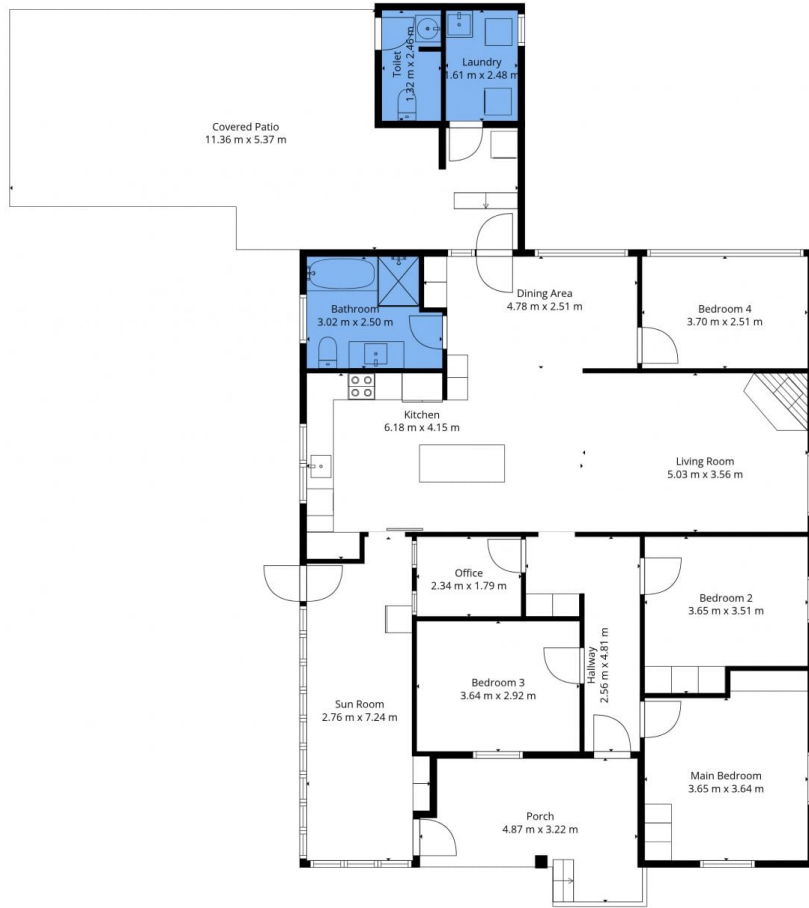

Flemings

105 Peakview Road Young NSW

4 🏠 1 🚗

Flemings Rural is pleased to present 'Harvest', 105 Peakview Road, Barwang via Young NSW.

A highly versatile and productive mixed farming enterprise comprising approximately 230.17 hectares (569.02 acres)**, ideally suited to both cropping and livestock production, located within the highly regarded Moppity Road district, just 16 kilometres from Young* in a high-rainfall region known for its reliability and strong seasonal performance.

KEY INVESTMENT HIGHLIGHTS:

Highly versatile mixed farming country:
The total area comprises approximately 230.17 hectares

[For full version visit the website](https://www.flemingspropertyservices.com/ale/nsw/capital-monaro-snowy/young/residential/rural/8539664)

Type : Rural
Price : \$4,950,000
Land Size : 569.02 Acres
View : <https://www.flemingspropertyservices.com/ale/nsw/capital-monaro-snowy/young/residential/rural/8539664>

Richard Fleming
02 6386 4083

<https://www.flemingspropertyservices.com>

TOTAL: 147 m²

FLOOR 1: 147 m²

EXCLUDED AREAS: PORCH: 13 m², COVERED PATIO: 48 m², WALLS: 10 m²

**Flemings
Rural**