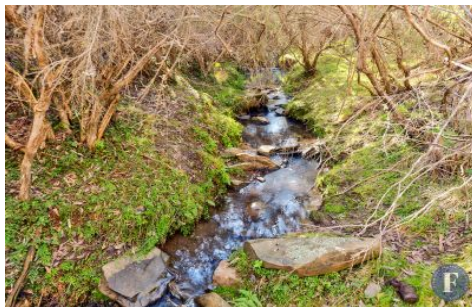

## Lot 132 863 Taylors Flat Road Taylors Flat NSW

Flemings Property Services is pleased to present Lot 132, 863 Taylors Flat Road, Taylors Flat to the market.

Discover the tranquility of nature with this unique opportunity to own 32ha\* (80 acres\*) of scenic bushland. Privately positioned off the main road and located 35km\* from the town of Boorowa, this property is nestled in bushland, and boasts an abundance of wildlife, creating a peaceful and natural environment for weekend adventures.