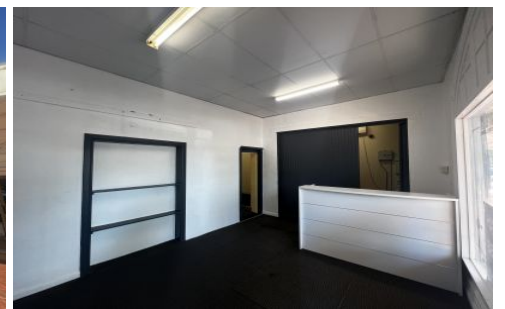

Flemings

20 Marsden Street Boorowa NSW

Flemings Boorowa are pleased to offer 20 Marsden Street, Boorowa to the market for lease.

Features include;

- Commercial office space centrally located on Boorowa's main street
- Front and side access
- Private amenities
- Reverse-cycle air conditioning