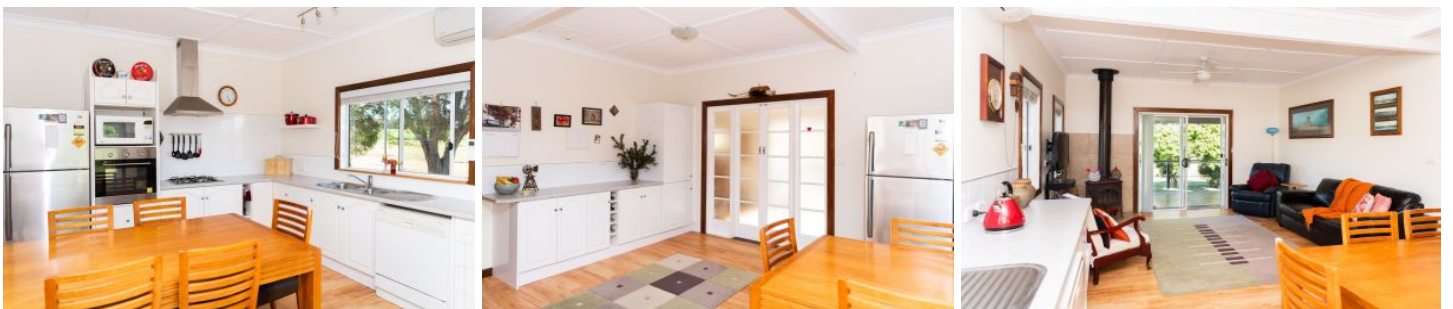

Flemings

1381 Lachlan Valley Way Boorowa NSW

3 2 3

Expansive rural lifestyle property with tastefully renovated three bedroom country home located 14km north of Boorowa.

View : <https://www.flemingspropertyservices.com/lease/nsw/riverina/boorowa/residential/house/7824175>

- House and yard available only
- Three spacious bedrooms
- Open plan living and dining
- Modern kitchen and bathroom
- Wide veranda for entertaining
- 2 x water tanks
- Slow combustion wood heater
- Reverse cycle A/C

Call Flemings Boorowa to book a private inspection.

*approximately