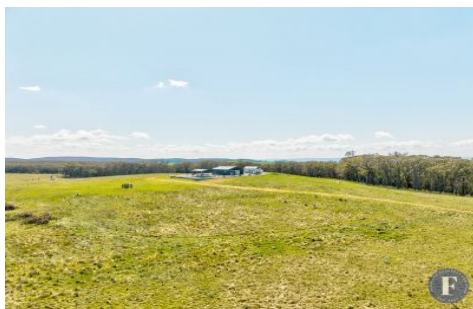

Flemings

2617 Rugby Road Rugby NSW

1 1 1

Flemings Boorowa is pleased to present 'Ironwood' 2617 Rugby Road, Rugby to the market for sale.

'Ironwood' is situated on 80 hectares* (198acres*) of gentle undulating native country with established pastures, mature trees and good fencing. There are multiple options to build your dream home (STCA) on an elevated location promising sweeping valley views. The property is ideal for grazing and private enjoyment and offers scenic cleared camping sites inviting outdoor enjoyment and relaxation on your own vast domain.

Features;

- 80ha* (198 acres) in total consisting of a mixture of both cleared land and established native trees
- Fully insulated 10m x 10m shed/weekender with stunning

Land Size : 200 Acres
View : <https://www.flemingspropertyservices.com/sale/nsw/capital-monaro-snowy/rugby/residential/land/7754685>