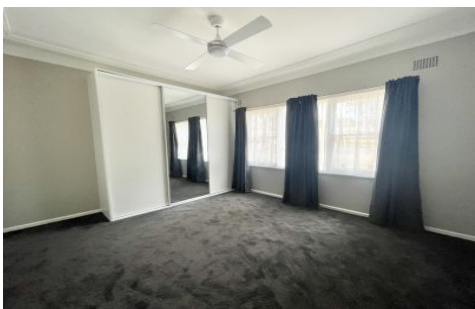

Flemings

1360 Kingsvale Road Young NSW

3 1 2

This charming Three-bedroom home on 2.9 acres of land is the perfect place for you!

The home boasts three bedrooms, split system air conditioning and a spacious sunroom with stunning views of the surrounding landscape. The property also includes a single garage, double bay shed, horse yards and tank water servicing toilets and outdoor taps.