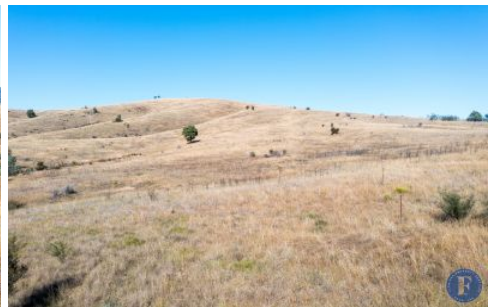

Flemings

270 Eldridges Lane Taylors Flat NSW

Flemings Boorowa are pleased to present 270 Eldridges Lane, Taylors Flat to the market for sale.

This picturesque approximately 47.80ha (118Ac) parcel of land provides an idyllic rural lifestyle in the beautiful Hilltops region.

Zoned RU1, this property offers the opportunity for the purchaser to build their dream home amongst the rolling hills and enjoy the farming or recreational lifestyle that this land will provide.

Features include:

- Vacant land zoned RU1
- Approximately 47.80ha (118Ac) hills and native pastures
- Dwelling entitlement
- Mostly fenced
- Abundance of wildlife

Land Size : 47.8 ha

View : <https://www.flemingspropertyservices.com/sale/nsw/riverina/taylors-flat/residential/rural/7171103>