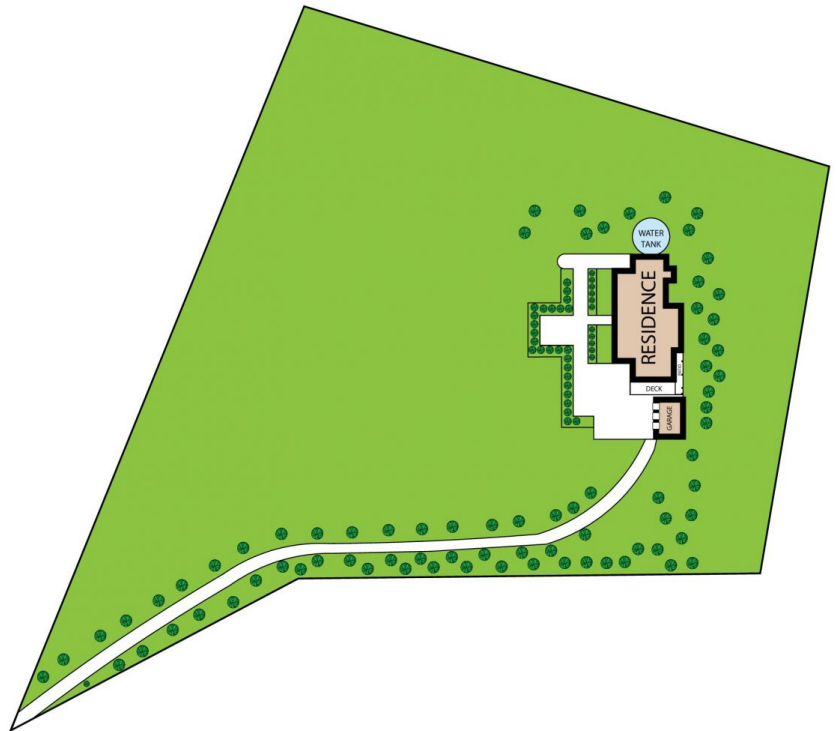

18 Goldview Close, Young 2594

TOTAL APPROX. FLOOR AREA 248 SQ.M

Flemings