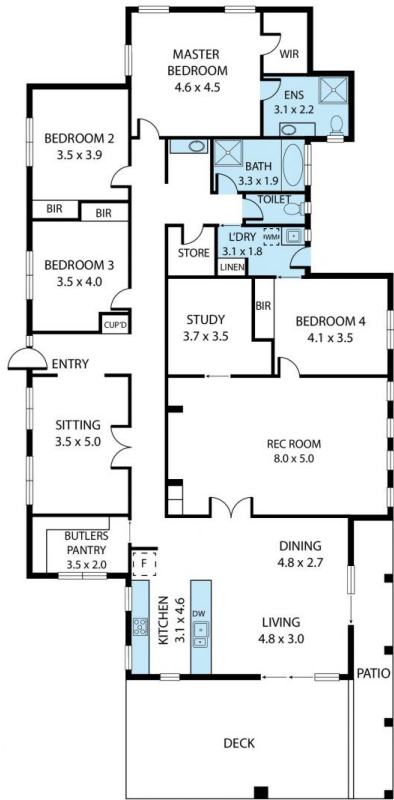

18 Goldview Close, Young 2594

TOTAL APPROX. FLOOR AREA 248 SQ.M

Flemings