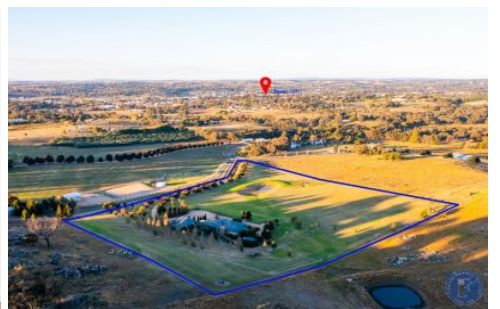

## 18 Goldview Close Young NSW

4 2 4

Flemings Young are please to present to the market 18 Goldview Close, Young. This magnificent property sits on approximately 4ha (10ac) and is located less than 5 minutes' drive from Young CBD. Constructed on the property is a beautifully presented four bedroom + study rendered brick home. The four bedrooms are all spacious in size, have built-ins, master with ensuite and walk in robe.

**Land Size** : 10 Acres

**View** : <https://www.flemingspropertyservices.com/sale/nsw/capital-monaro-snowy/young/residential/rural/6959082>

A stunning kitchen with brand new appliances is positioned within an open-plan kitchen/living/dining which is complemented with north easterly views towards Young CBD. This charming home also has a large cinema/family room, study (or 5th bedroom), formal sitting room, modern three-way bathroom and laundry with external exit. The home is complemented with zoned ducted heating and cooling system.