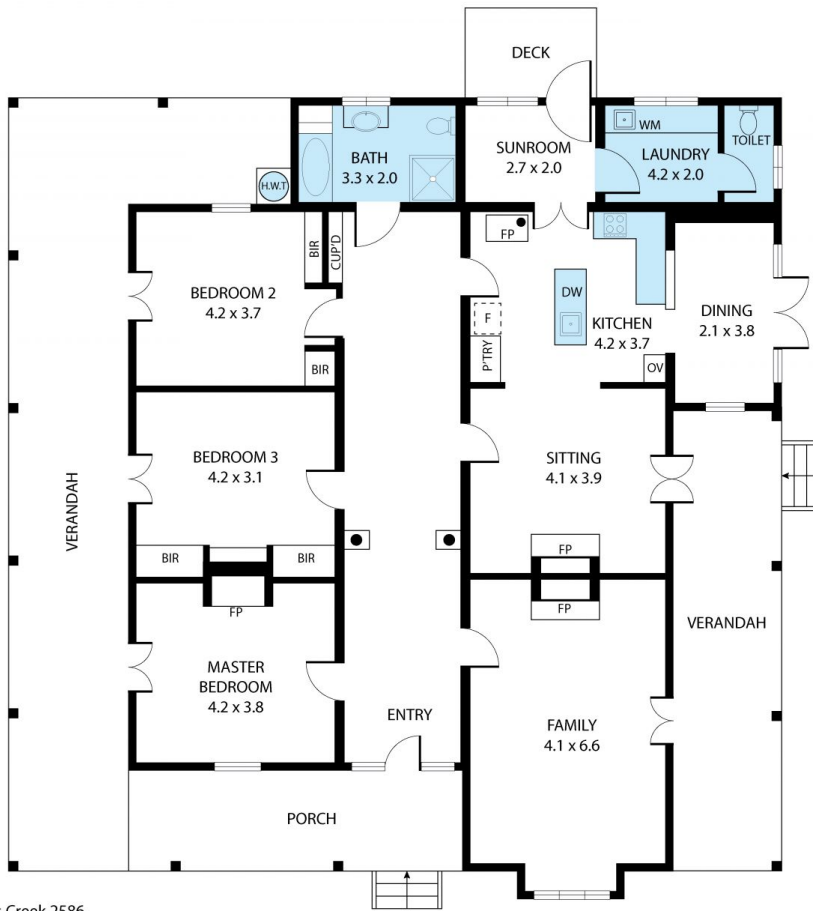

Richard Fleming
02 6386 4083

3205 Lachlan Valley Way, Godfreys Creek 2586

TOTAL APPROX. FLOOR AREA 172 SQ.M

Flemings