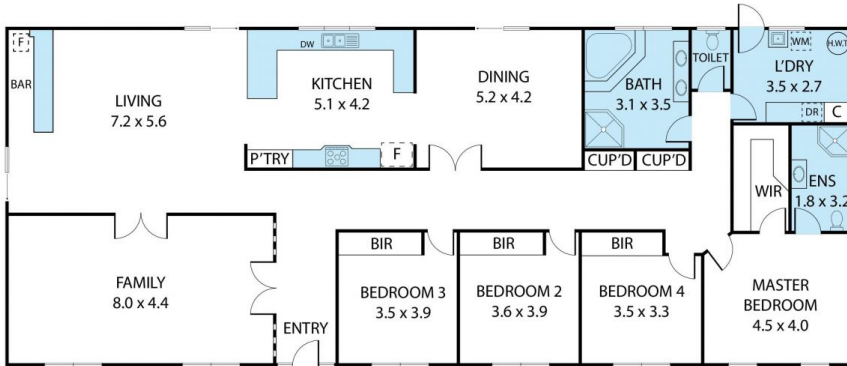

210 Bashams Lane, Young 2594

TOTAL APPROX. FLOOR AREA 260 SQ.M

Flemings