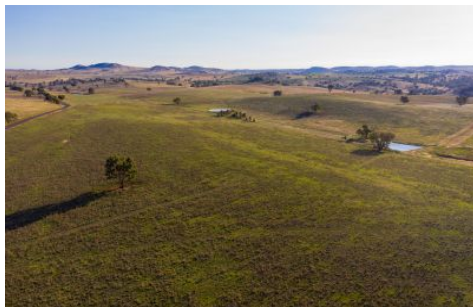

## 825 Frogmore Road Road Frogmore NSW

5 🏠 2 🚗 4 🚗

'Wyora' 550 acres\* situated in the South West Slopes on the edge of Frogmore Village in NSW.

The property features, fertile granite based soils, secure water from multiple sources. (dam, bore & creek) Undulating country with scattered timber.

Crop and pasture improvements include oats, phalaris grass, lucerne as well as native pastures.

Average annual rainfall 612mls\*

Carrying capacity is estimated to be 3.5DSE per acre

Fencing in good condition. Laneway system.