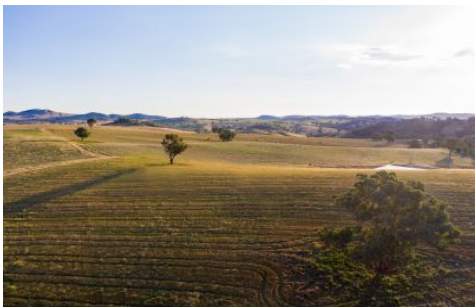

## 825 Frogmore Road Road Frogmore NSW

5 🏠 2 🚗 4 🚗

'Wyora' 550 acres\* situated in the South West Slopes on the edge of Frogmore Village in NSW.

The property features, fertile granite based soils, secure water from multiple sources. (dam, bore & creek) Undulating country with scattered timber.

Crop and pasture improvements include oats, phalaris grass, lucerne as well as native pastures.

Average annual rainfall 612mls\*

Carrying capacity is estimated to be 3.5DSE per acre

Fencing in good condition. Laneway system.