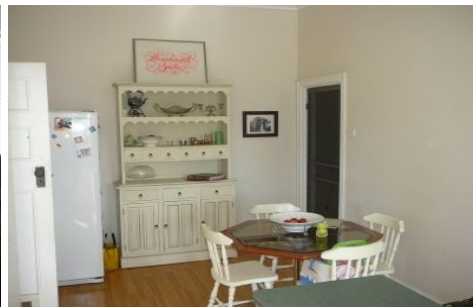

Flemings

59 Marsden Street Boorowa NSW

3 1 1

BOOROWA

3 bedroom double brick home with high ceilings on 950sqm corner block, Large kitchen with island bench, double bowl sink, air conditioning and ample storage, lounge, family room, tiled bathroom, separate toilet in laundry, timber and iron shed/workshop with concrete floor and power, established garden, central location to main street.

Land Size : 950 sqm

View : <https://www.flemingspropertyservices.com/sale/nsw/riverina/boorowa/residential/house/6595892>